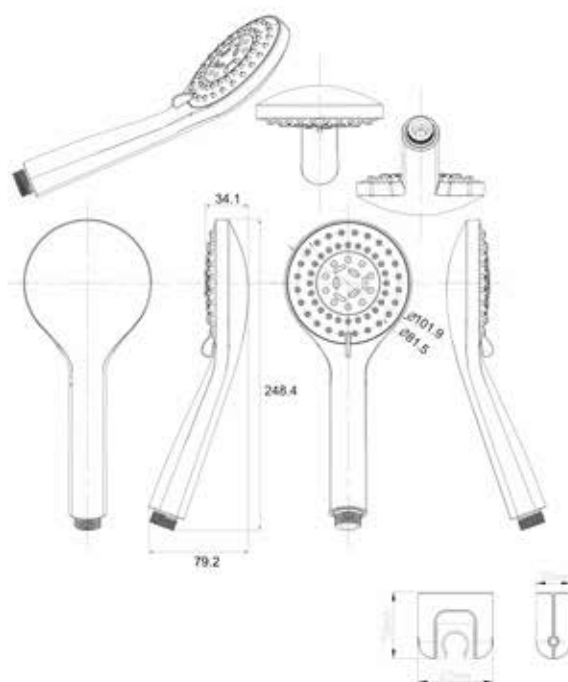

*sericite*

SH60066 5 FUNCTIONS HAND SHOWER C/W  
1.5 M FLEXIBLE HOSE C/W WHITE BRACKET

PH6220C